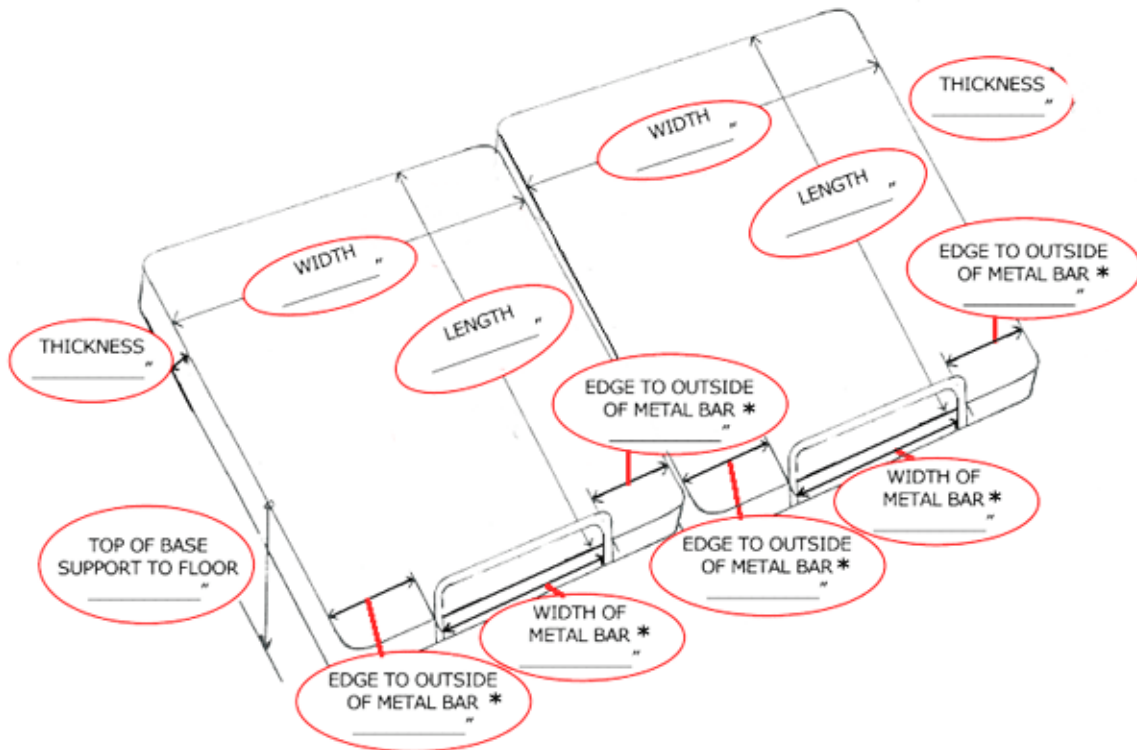

Radcliffe Linens  
Attn: Order Department  
75 Smoke Rise Ridge  
Blairsville, GA 30512

Fax: (706) 781-6506  
Telephone: 1(800) 476-7645

[www.RadcliffeLinens.com](http://www.RadcliffeLinens.com)

## Dual Base Dust Ruffle Measurements

**\*\*Please Note – All Measurements are for Support Base – NOT MATTRESS\*\***

\* For Adjustable Beds Only