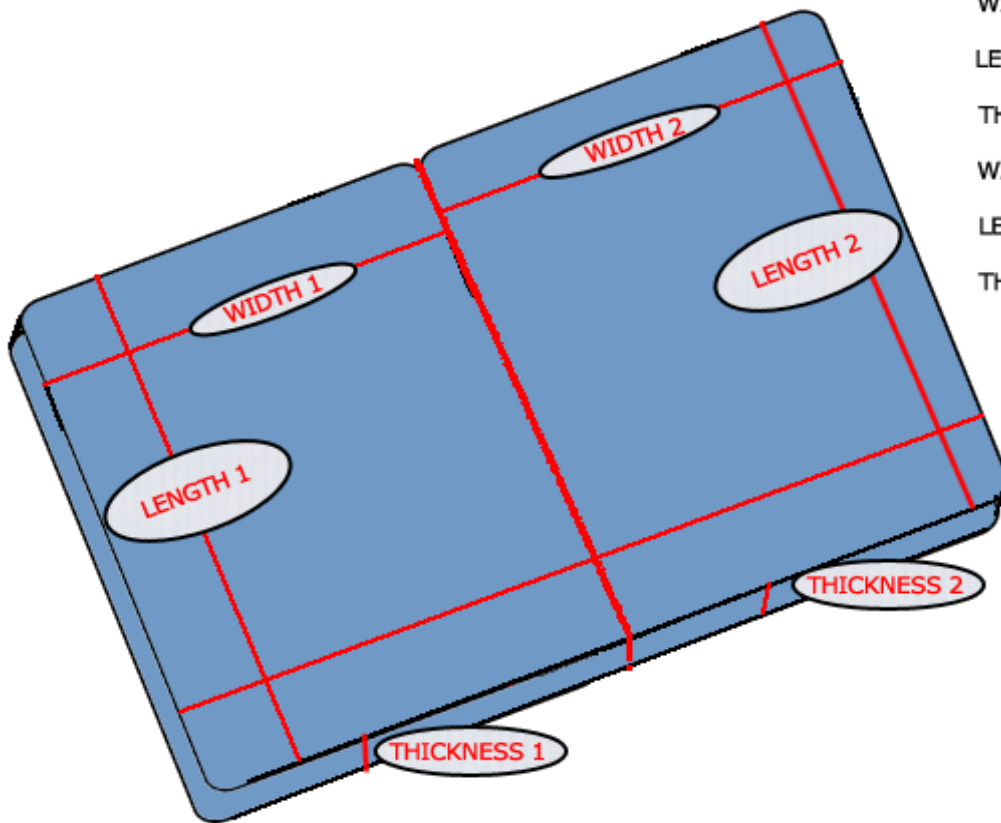

Radcliffe Linens
Attn: Order Department
75 Smoke Rise Ridge
Blairsville, GA 30512

Fax: (706) 781-6506
Telephone: 1(800) 476-7645

www.RadcliffeLinens.com

DUAL BED MATTRESS MEASUREMENTS

WIDTH 1: _____

LENGTH 1: _____

THICKNESS 1: _____

WIDTH 2: _____

LENGTH 2: _____

THICKNESS 2: _____