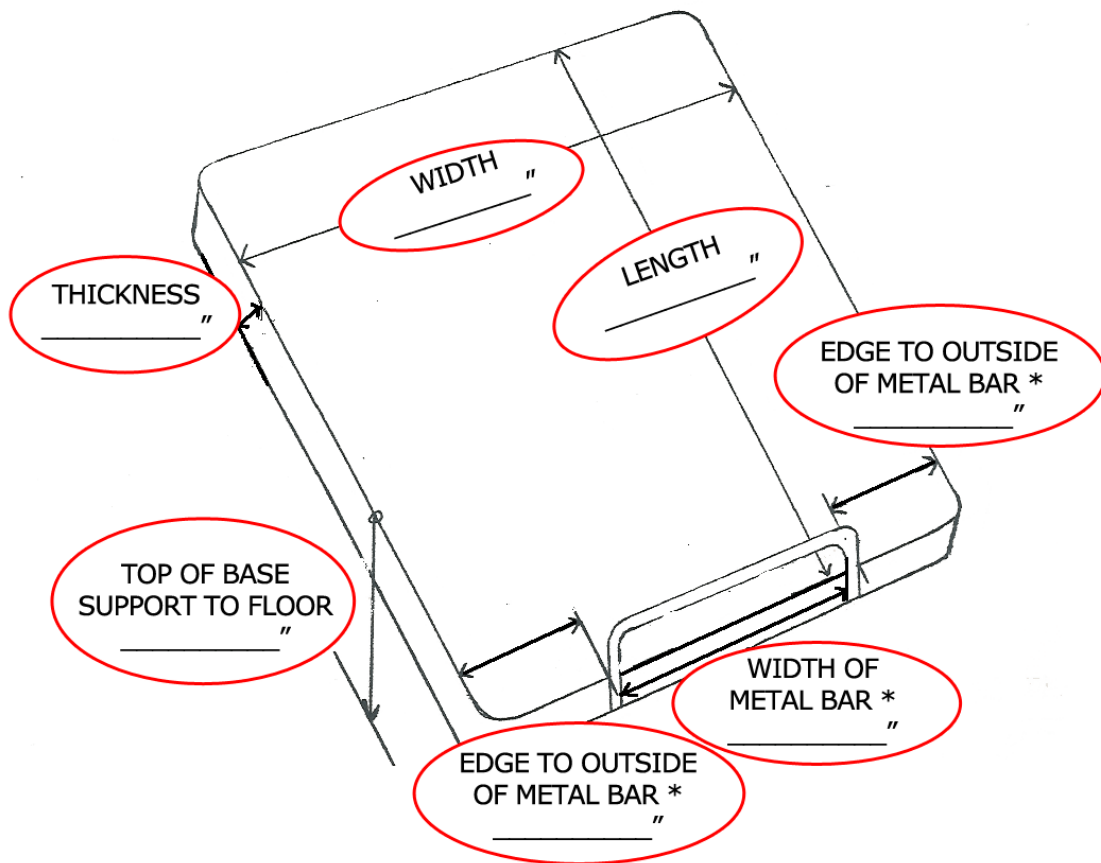

Radcliffe Linens  
Attn: Order Department  
75 Smoke Rise Ridge  
Blairsville, GA 30512

Fax: (706) 781-6506  
Telephone: 1(800) 476-7645

[www.RadcliffeLinens.com](http://www.RadcliffeLinens.com)

## Single Base Dust Ruffle Measurements

**\*\*Please Note – All Measurements are for Support Base – NOT MATTRESS\*\***

\* For Adjustable Beds Only