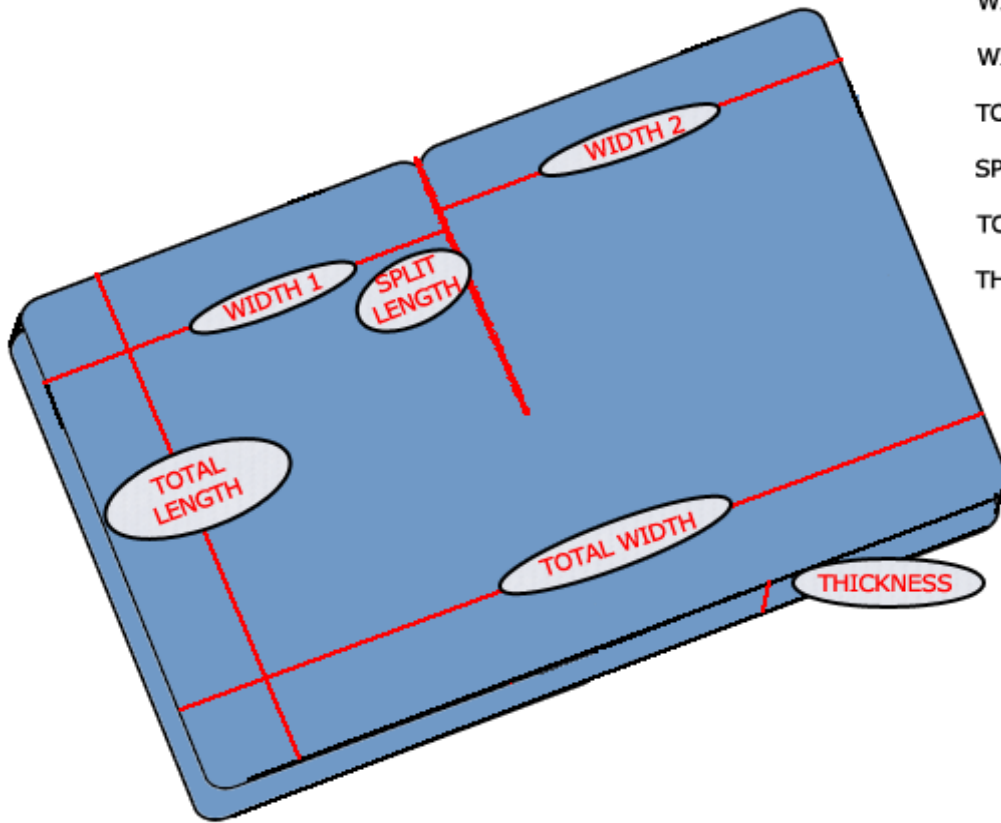

Radcliffe Linens  
Attn: Order Department  
75 Smoke Rise Ridge  
Blairsville, GA 30512

Fax: (706) 781-6506  
Telephone: 1(800) 476-7645

[www.RadcliffeLinens.com](http://www.RadcliffeLinens.com)

### SPLIT TOP MATTRESS MEASUREMENTS

WIDTH 1: \_\_\_\_\_

WIDTH 2: \_\_\_\_\_

TOTAL WIDTH: \_\_\_\_\_

SPLIT LENGTH: \_\_\_\_\_

TOTAL LENGTH: \_\_\_\_\_

THICKNESS: \_\_\_\_\_